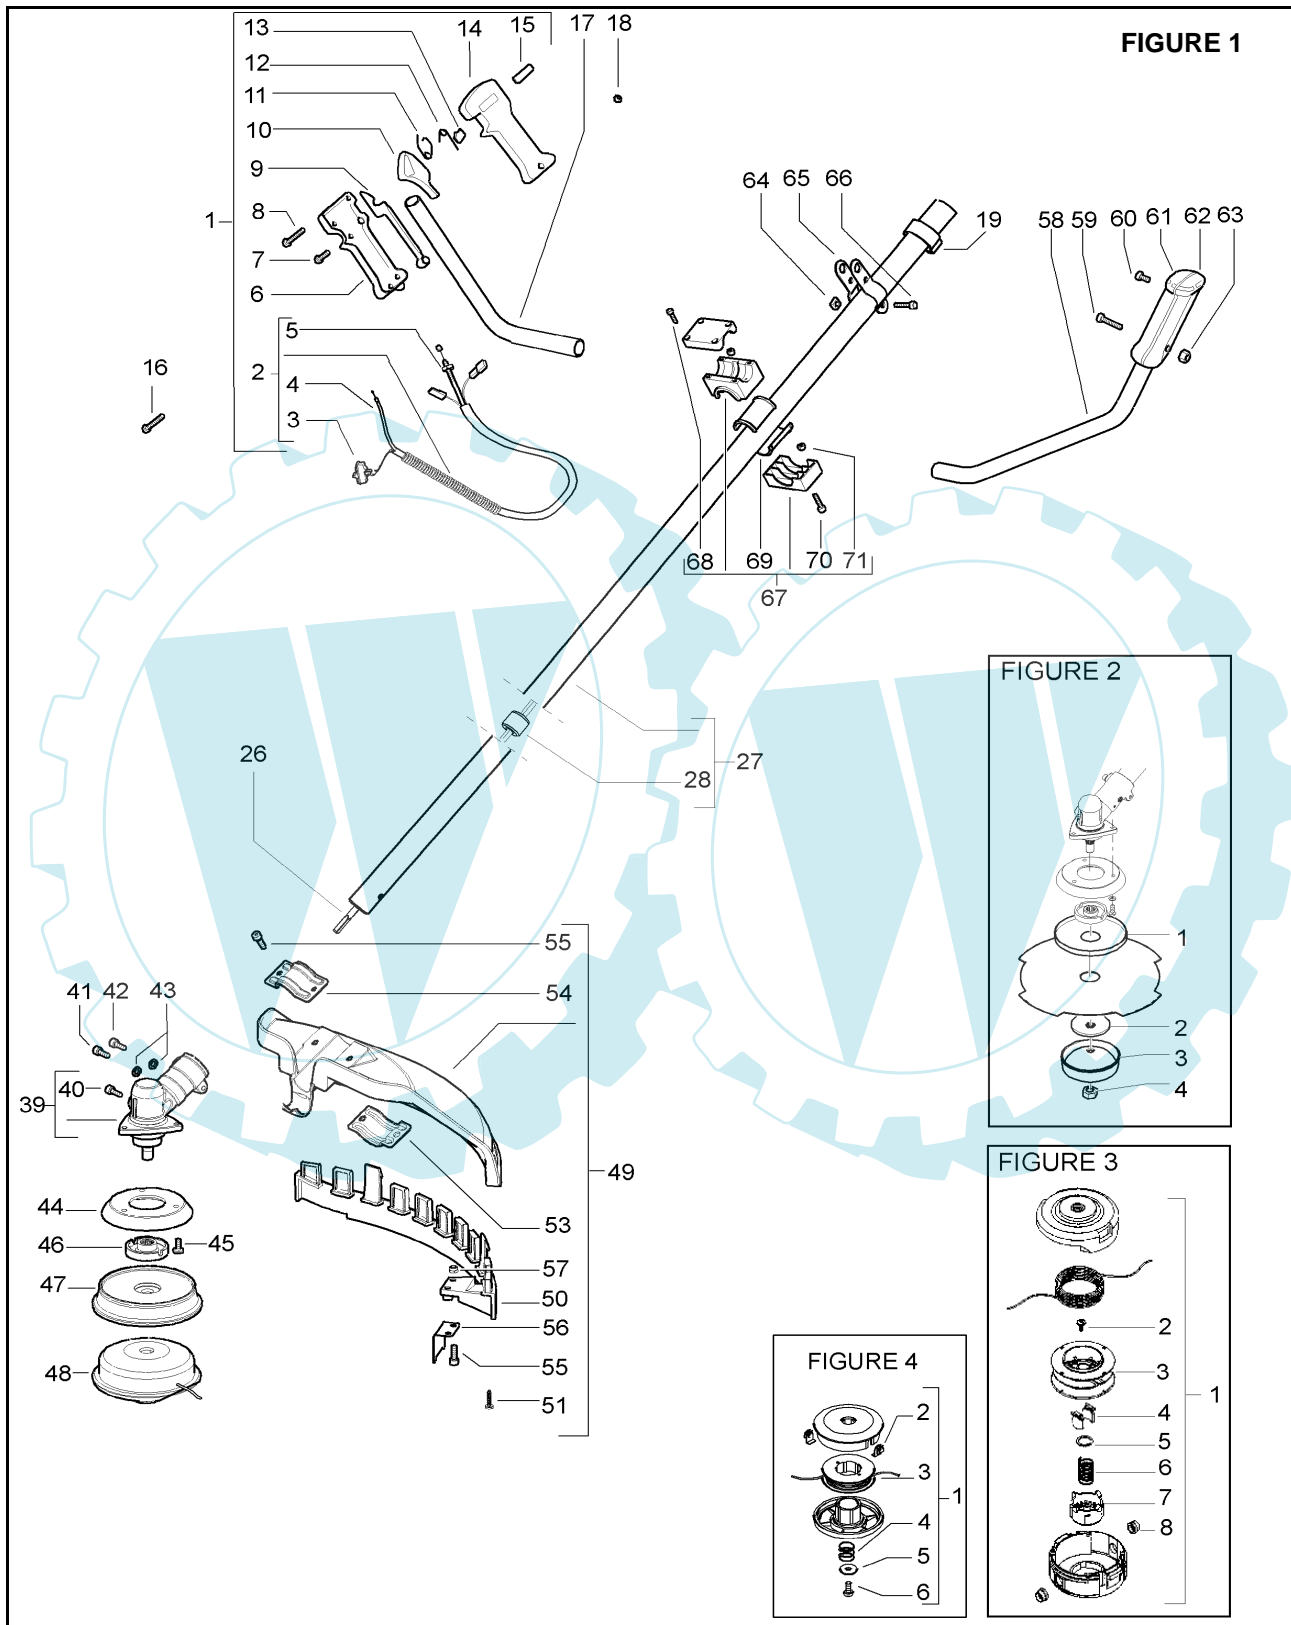

 **The Electrolux Group. The world's No.1 choice.**

Service

 **The Electrolux Group. The world's No.1 choice.**

Item	P/N McC	P/N ELX	Qty	DESCRIPTION
<b>FIGURE 1</b>				
1	227089	538227089	1	trigger box assy
C 2	• 227082	538227082	1	cable assy
C 3	•• 236394	538236394	1	switch
C 4	•• 227054	538227054	1	throttle cable
5	• 235912	538235912	1	nut M6
6	• 241293	538241293	1	half handle (right)
7	• 240618	538240618	2	screw 3x16
8	• 240833	538240833	3	screw 3x20
9	• 229820	538229820	1	safety lever
10	• 241295	538241295	1	throttle trigger
11	• 240091	538240091	1	throttle trigger spring
12	• 229973	538229973	1	throttle advance spring
13	• 229823	538229823	1	throttle advance
14	• 241294	538241294	1	half handle (left)
15	• 229824	538229824	1	throttle advance slide
16	235804	538235804	1	screw M5x30
17	229831	538229831	1	right handle bar
18	235216	538235216	1	nut M5
19	229850	538229850	2	cable retain
26	240486	538240486	1	drive shaft
27	242442	538242442	1	shaft assy
28	• 228192	538228192	5	bushing
39	242728	538242728	1	gear box
40	• 240151	538240151	1	screw M8x10
41	235802	538235802	1	screw 5x14
42	235803	538235803	1	screw 5x25
43	236529	538236529	2	split washer
44	242729	538242729	1	flange adapter
45	240688	538240688	3	screw M5 and washer
A 46	242815	538242815	1	flange
B 47	242823	538242823	1	spacer (TNG string head)
B 47	241155	538241155	1	spacer (standard string head)
A 48			1	string head (TNG)
A			1	string head (standard)
B 49	249155	538249155	1	guard ass'y
B 50	• 242644	538242644	1	guard extension
51	• 240862	538240862	1	screw M5x14
53	• 242752	538242752	1	lower clamp
54	• 242629	538242629	1	upper clamp
55	• 227563	538227563	4	screw M5x16
56	• 241973	538241973	1	line cutter
57	• 229208	538229208	2	nut
58	229832	538229832	1	left handle bar
59	235212	538235212	1	screw M5x35
60	240833	538240833	1	screw M3x20
61	229985	538229984	1	left handle (right half)
62	229984	538229985	1	left handle (left half)
63	235216	538235216	1	nut M5